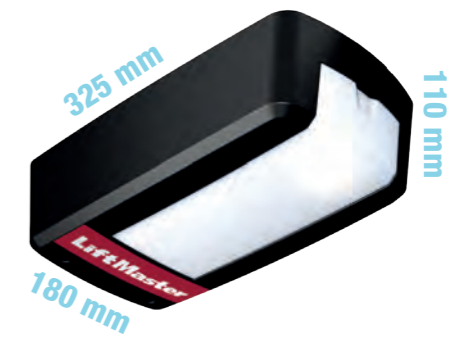

Max. 100 mm

Per second for door to move upward

Max. 100 mm

Per second for door to move downward

STANDARD SPECS.

EVOLUTION RADIO (Security+ 2.0®)

High Range:

- 4-Button Remote Control (TX4EVF)
- Remote Control: 868 MHz Tri-Band
- Garage Door Opener: Frequency Agile on 433 and 868 MHz
- Copy-Protected Coding

RADIO

433/868 MHz

- Provides 2-way communication from garage door opener and accessories.
- Receiver with 40 memory registers.

HOMELINK® COMPATIBLE (VERSION V OR SOFTWARE REV. 8)²

¹UK adapter available.

²May require an external adapter depending on the model and year of your vehicle. Visit HomeLink.com for additional information.

ELECTRICAL LIGHTING LED LIGHT

- LED turns on with activation
- Turns off 2.5 minutes after operation
- 0.8 W Stand-by Power

SAFETY AND SECURITY.

- External Quick Release (optional)
- Automatic Trolley Reconnect
- Down Safety Reverse
- Up Safety Stop
- Timer to Close (automatic close) Programming (when safety sensors connected)

For more information visit us at liftmaster.eu or contact your local dealer.